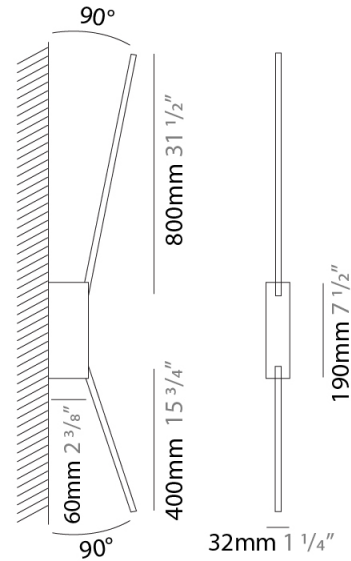

PROJECT	_____
TYPE	_____
SPECIFIER	_____
QUANTITY	_____
DATE	_____

SPILLO 2 ROD SURFACE

D42047- _____ - _____

base number   Color _____   Finish _____
                                         Temperature   Options

1. To build a product code in our configurator select the specify button on the base model # product page
2. To build a manual product code on this datasheet choose from the options listed below in blue font and add the suffix to the base model #

GENERAL

Series: Spillo
Subseries: Spillo 2 Rod
Brand: Icone
Division: Design
Mounting Type: Surface
Mounting Location: Wall
Subcategory: Ambient

PHYSICAL

Shape: Rectangle
Width (mm): 32
Width (in): 1 1/4
Height (mm): 1390
Height (in): 54 3/4
Extension (mm): 860
Extension (in): 33 7/8
Light Distribution: Direct / Indirect
Fixture Finish: WHI / WHC / BLK / BGD
Fixture Material: Brass

ELECTRICAL

Lamp Type: LED
Total Output Wattage (W): 15.36
Dimming: 0-10V Dimming
Driver Included: Yes
Driver Location: Integrated
Driver Type: Constant Current - 120Vac - non-dimming
Driver Class: Class 2
Input Voltage (V): 120 - 277
Output Voltage (V): 12
Upon Request: (Not included - see components) Remote: 0-10Vdc dimming / 277Vac

LED

Color Temperature (°K): 2700 / 3000
Nominal Lumen (lm): 1320
CRI: >90 CRI
Lamp Life (hrs): 50000

OPTICAL

Adjustability: Tilt 90°

RATINGS AND CERTIFICATIONS

Certified By: Certified for North American Standards
IP rating: IP20