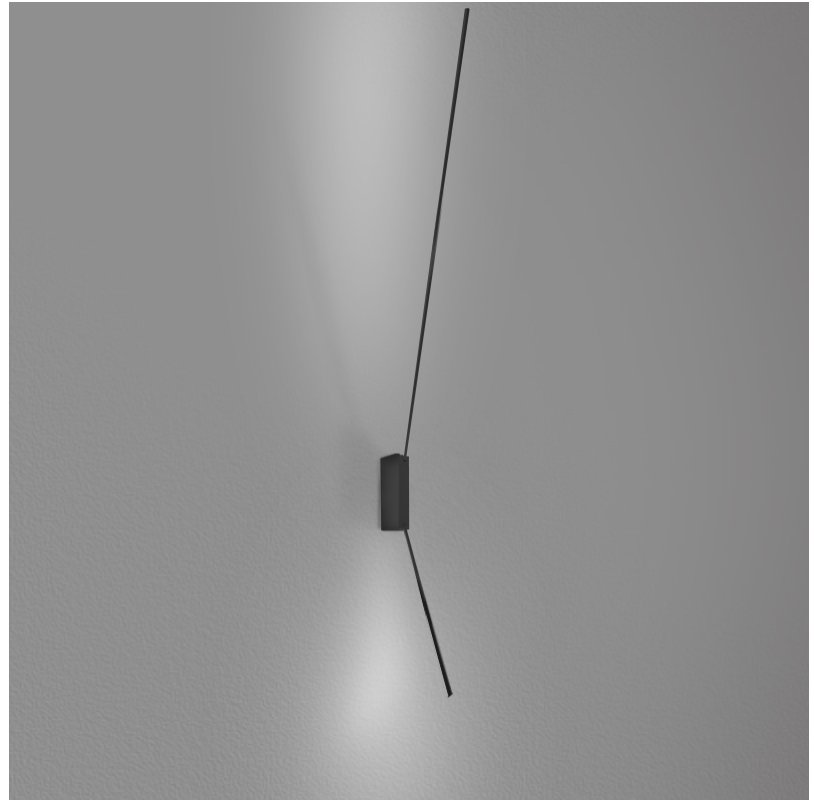

PROJECT	_____
TYPE	_____
SPECIFIER	_____
QUANTITY	_____
DATE	_____

SPILLO 2 ROD SURFACE

D42047- _____ - _____

base number   Color _____   Finish _____
                                         Temperature   Options

1. To build a product code in our configurator select the specify button on the base model # product page
2. To build a manual product code on this datasheet choose from the options listed below in blue font and add the suffix to the base model #

GENERAL

Series: Spillo
Subseries: Spillo 2 Rod
Brand: Icone
Division: Design
Mounting Type: Surface
Mounting Location: Wall
Subcategory: Ambient

PHYSICAL

Shape: Rectangle
Width (mm): 32
Width (in): 1 1/4
Height (mm): 1390
Height (in): 54 3/4
Extension (mm): 860
Extension (in): 33 7/8
Light Distribution: Direct / Indirect
Fixture Finish: WHI / WHC / BLK / BGD
Fixture Material: Brass

ELECTRICAL

Lamp Type: LED
Total Output Wattage (W): 15.36
Dimming: 0-10V Dimming
Driver Included: Yes
Driver Location: Integrated
Driver Type: Constant Current - 120Vac - non-dimming
Driver Class: Class 2
Input Voltage (V): 120 - 277
Output Voltage (V): 12
Upon Request: (Not included - see components) Remote: 0-10Vdc dimming / 277Vac

LED

Color Temperature (°K): 2700 / 3000
Nominal Lumen (lm): 1320
CRI: >90 CRI
Lamp Life (hrs): 50000

OPTICAL

Adjustability: Tilt 90°

RATINGS AND CERTIFICATIONS

Certified By: Certified for North American Standards
IP rating: IP20