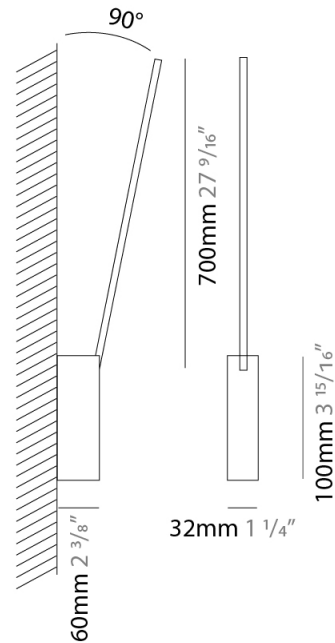

GENERAL

Series: Spillo
 Subseries: Spillo 1 Rod
 Brand: Icone
 Division: Design
 Mounting Type: Surface
 Mounting Location: Wall
 Subcategory: Ambient

PHYSICAL

Shape: Rectangle
 Width (mm): 32
 Width (in): 1 ¼
 Height (mm): 700
 Height (in): 27 9/16
 Extension (mm): 660
 Extension (in): 26
 Light Distribution: Direct / Indirect
 Fixture Finish: WHI / WHC / BLK / BGD
 Fixture Material: Brass

LED

Color Temperature (°K): 2700 / 3000
 Nominal Lumen (lm): 660
 CRI: >90 CRI
 Lamp Life (hrs): 50000

OPTICAL

Adjustability: Tilt 90°

RATINGS AND CERTIFICATIONS

Certified By: Certified for North American Standards
 IP rating: IP20

GENERAL

Series: Spillo
 Subseries: Spillo 2 Rod
 Brand: Icone
 Division: Design
 Mounting Type: Surface
 Mounting Location: Wall
 Subcategory: Ambient

PHYSICAL

Shape: Rectangle
 Width (mm): 32
 Width (in): 1 1/4
 Height (mm): 1390
 Height (in): 54 3/4
 Extension (mm): 860
 Extension (in): 33 7/8
 Light Distribution: Direct / Indirect
 Fixture Finish: WHI / WHC / BLK / BGD
 Fixture Material: Brass

GENERAL

Series: Spillo
 Subseries: Spillo Vertical
 Brand: Icone
 Division: Design
 Mounting Type: Suspension
 Mounting Location: Ceiling
 Subcategory: Ambient

PHYSICAL

Shape: Rectangle
 Height (mm): 1700
 Height (in): 66 ¹⁵/₁₆
 Max. Overall Height (mm): 3000
 Max. Overall Height (in): 118 ¹/₈
 Light Distribution: Direct / Indirect
 Fixture Finish: WHI / CHR / BGD
 Fixture Material: Brass