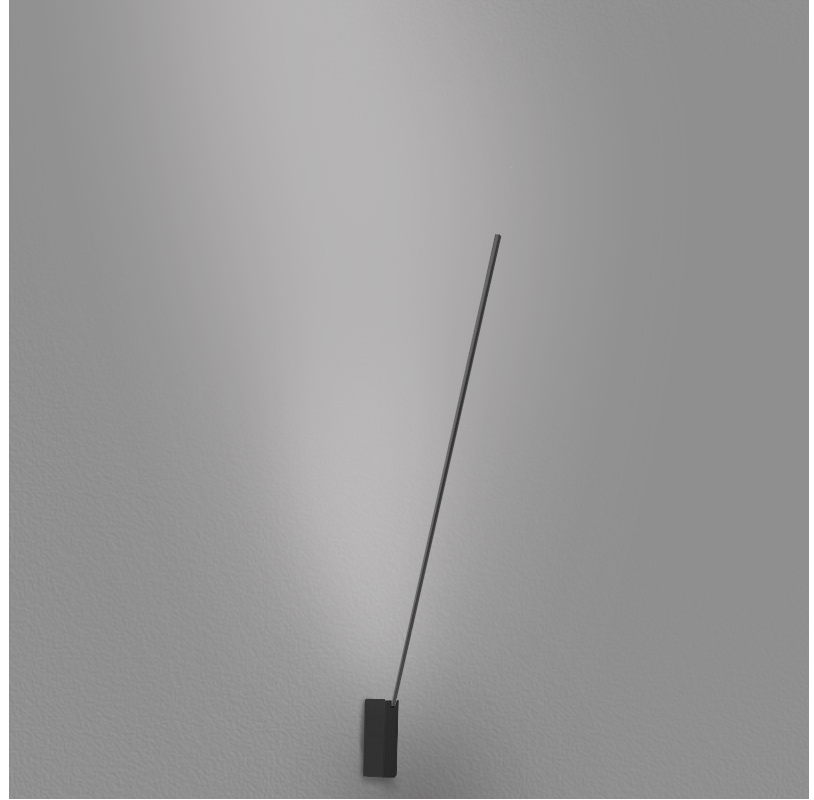

GENERAL

Series: Spillo
 Subseries: Spillo 1 Rod
 Brand: Icone
 Division: Design
 Mounting Type: Surface
 Mounting Location: Wall
 Subcategory: Ambient

PHYSICAL

Shape: Rectangle
 Width (mm): 32
 Width (in): 1 ¼
 Height (mm): 700
 Height (in): 27 9/16
 Extension (mm): 660
 Extension (in): 26
 Light Distribution: Direct / Indirect
 Fixture Finish: WHI / WHC / BLK / BGD
 Fixture Material: Brass

LED

Color Temperature (°K): 2700 / 3000
 Nominal Lumen (lm): 660
 CRI: >90 CRI
 Lamp Life (hrs): 50000

OPTICAL

Adjustability: Tilt 90°

RATINGS AND CERTIFICATIONS

Certified By: Certified for North American Standards
 IP rating: IP20

SPILLO 1 ROD SURFACE

D42036-

PROJECT
TYPE
SPECIFIER
QUANTITY
DATE

D

PROJECT	_____
TYPE	_____
SPECIFIER	_____
QUANTITY	_____
DATE	_____

SPILLO 2 ROD SURFACE

D42047- _____ - _____

base number Color _____ Finish _____
 Temperature Options

GENERAL

Series: Spillo
 Subseries: Spillo 2 Rod
 Brand: Icone
 Division: Design
 Mounting Type: Surface
 Mounting Location: Wall
 Subcategory: Ambient

PHYSICAL

Shape: Rectangle
 Width (mm): 32
 Width (in): 1 1/4
 Height (mm): 1390
 Height (in): 54 3/4
 Extension (mm): 860
 Extension (in): 33 7/8
 Light Distribution: Direct / Indirect
 Fixture Finish: WHI / WHC / BLK / BGD
 Fixture Material: Brass