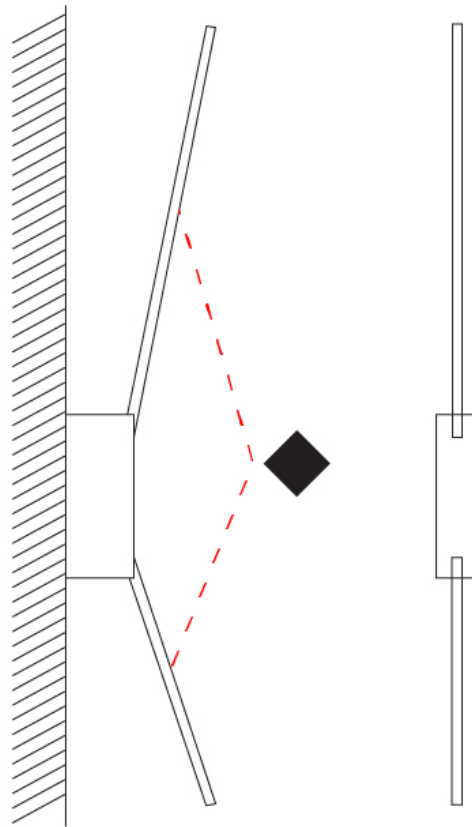

SPILO 2 ROD SURFACE

D42047-

PROJECT	_____
TYPE	_____
SPECIFIER	_____
QUANTITY	_____
DATE	_____